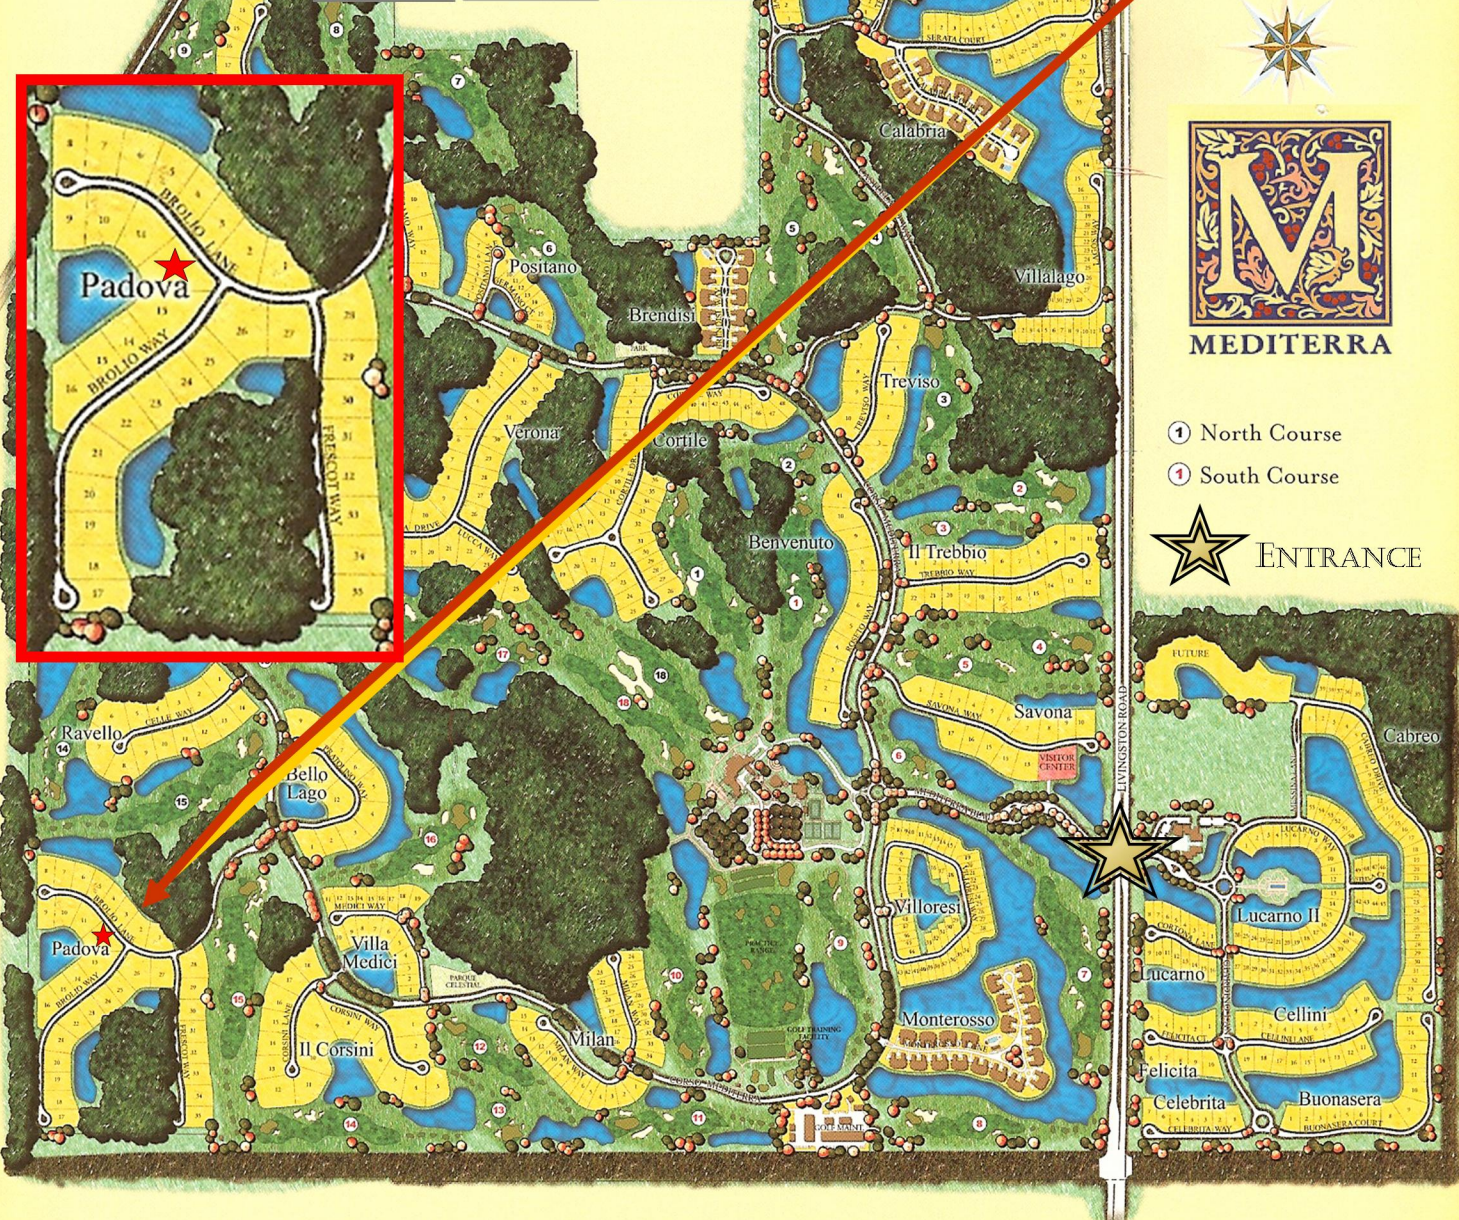

**Pam Weekly**  
239-877-4253

**Roy Weekly**  
239-877-4254

**WEEKLY**  
REALTY GROUP LLC

Office: 239-793-8762

Roy@TeamWeekly.com  
Pam@TeamWeekly.com

**PADOVA**  
15146 Brolio Lane

- ① North Course
- ② South Course
- ★ ENTRANCE